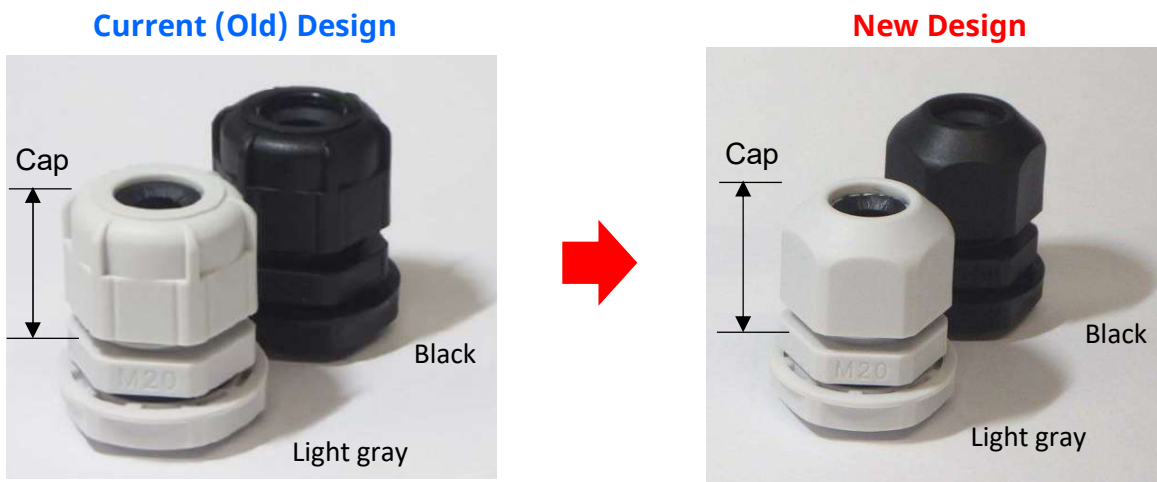

- Changes : Mold renewal and design change on the cap.
- Purpose: To ensure consistent quality throughout via streamlined supply chain and materials.
- Effective date : Once present inventory has run out / been depleted.
- Note 1: No changes to material and color.
- Note 2: No changes to item product number or pricing.